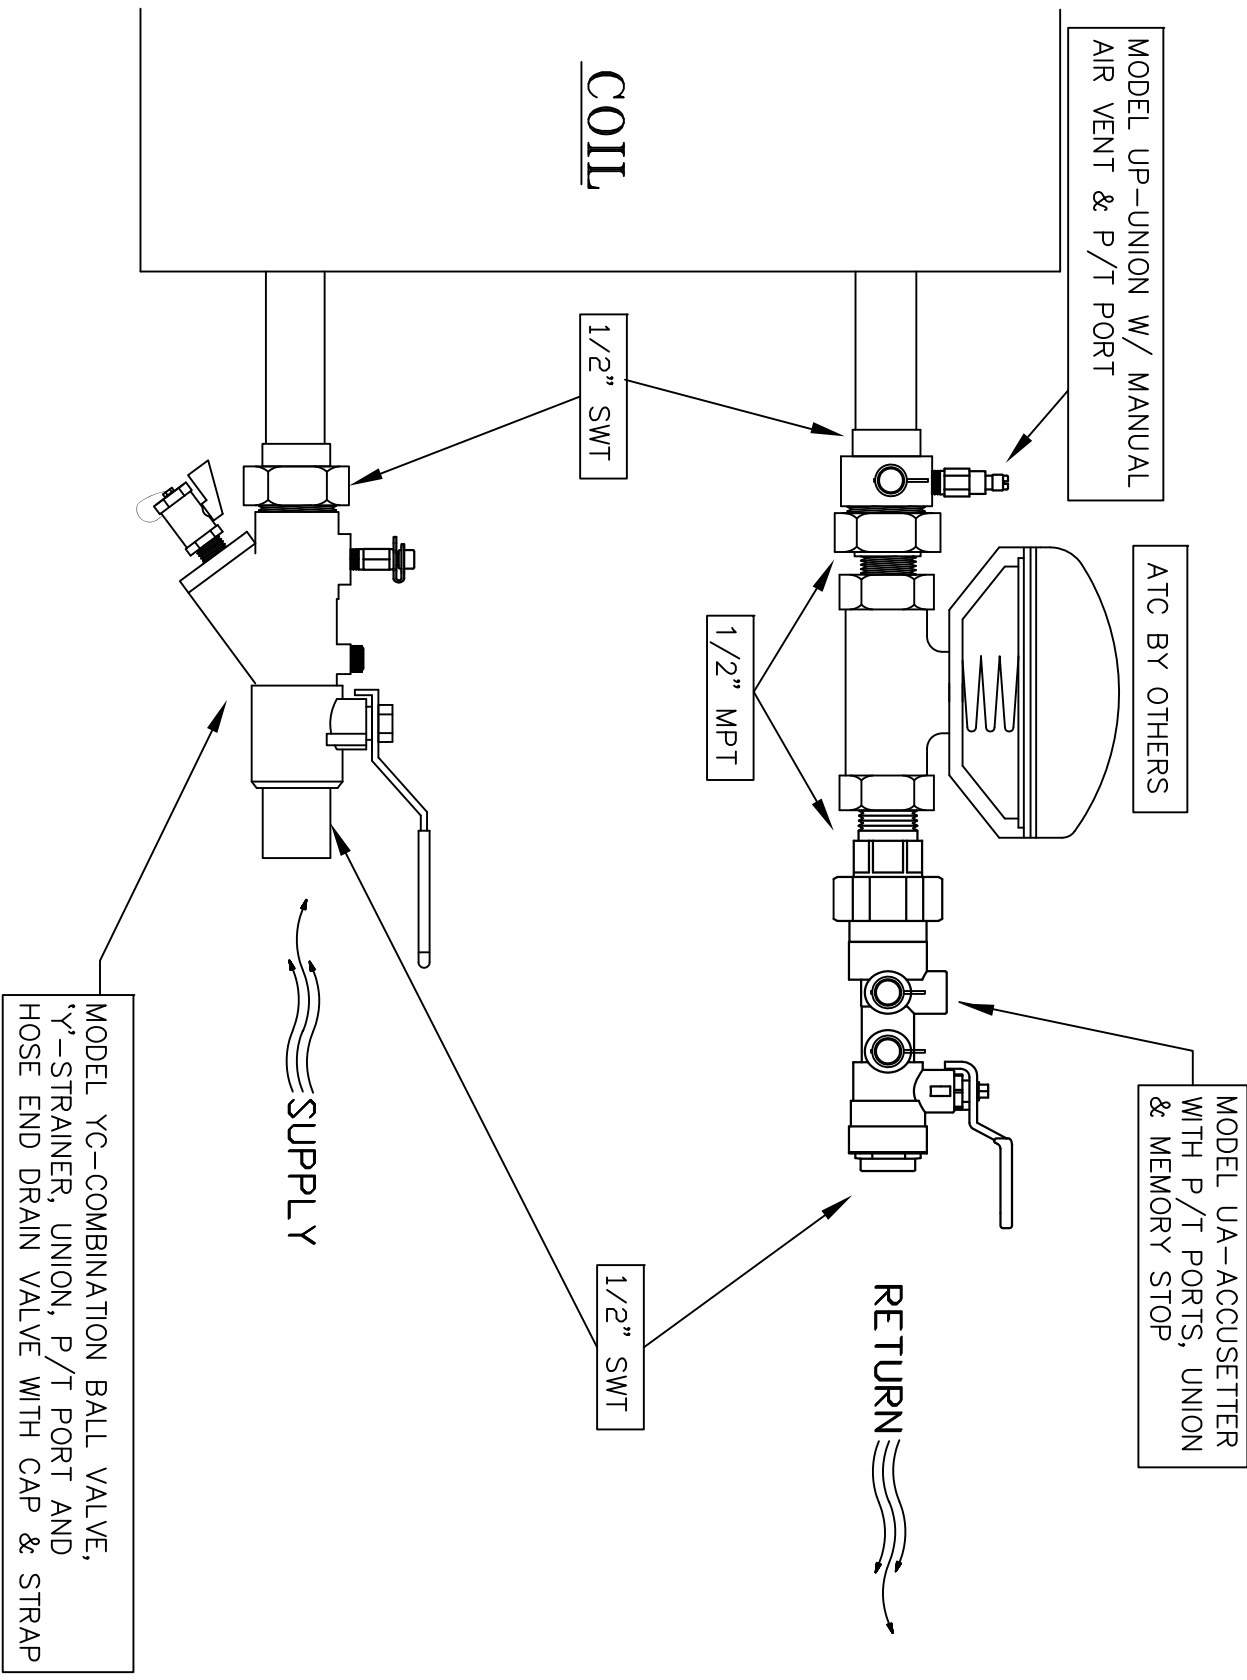

**MODEL 6M**

MODEL UP-UNION W/ MANUAL AIR VENT & P/T PORT

ATC BY OTHERS

MODEL UA-ACCUSERTER WITH P/T PORTS, UNION & MEMORY STOP

**COIL**

1/2" SWT

1/2" MPT

1/2" SWT

**SUPPLY**

**RETURN**

MODEL YC-COMBINATION BALL VALVE, Y-STRAINER, UNION, P/T PORT AND HOSE END DRAIN VALVE WITH CAP & STRAP