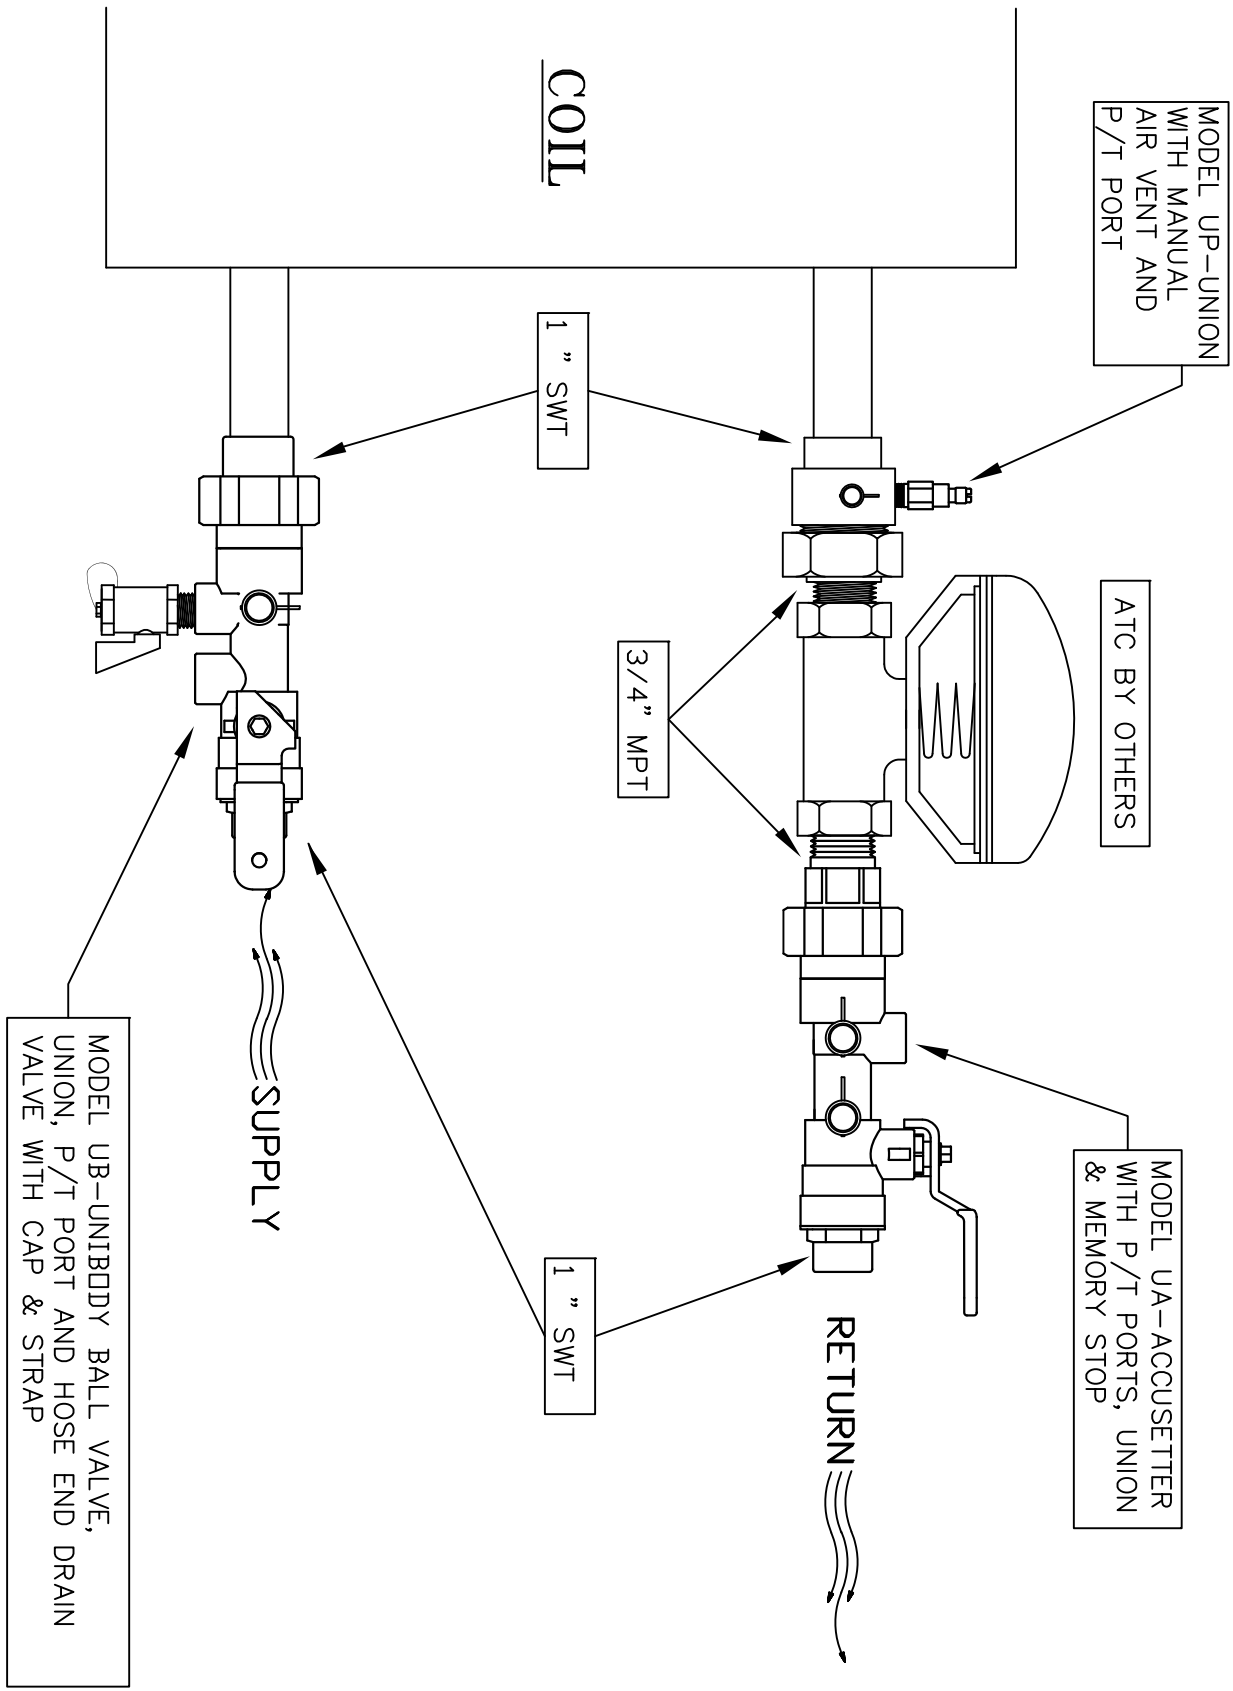

**MODEL 3M**

MODEL UP-UNION  
WITH MANUAL  
AIR VENT AND  
P/T PORT

ATC BY OTHERS

MODEL UA-ACCUSERTER  
WITH P/T PORTS,  
& MEMORY STOP

**COIL**

1" SWT

3/4" MPT

1" SWT

**RETURN**

**SUPPLY**

MODEL UB-UNIBODY BALL VALVE,  
UNION, P/T PORT AND HOSE END DRAIN  
VALVE WITH CAP & STRAP