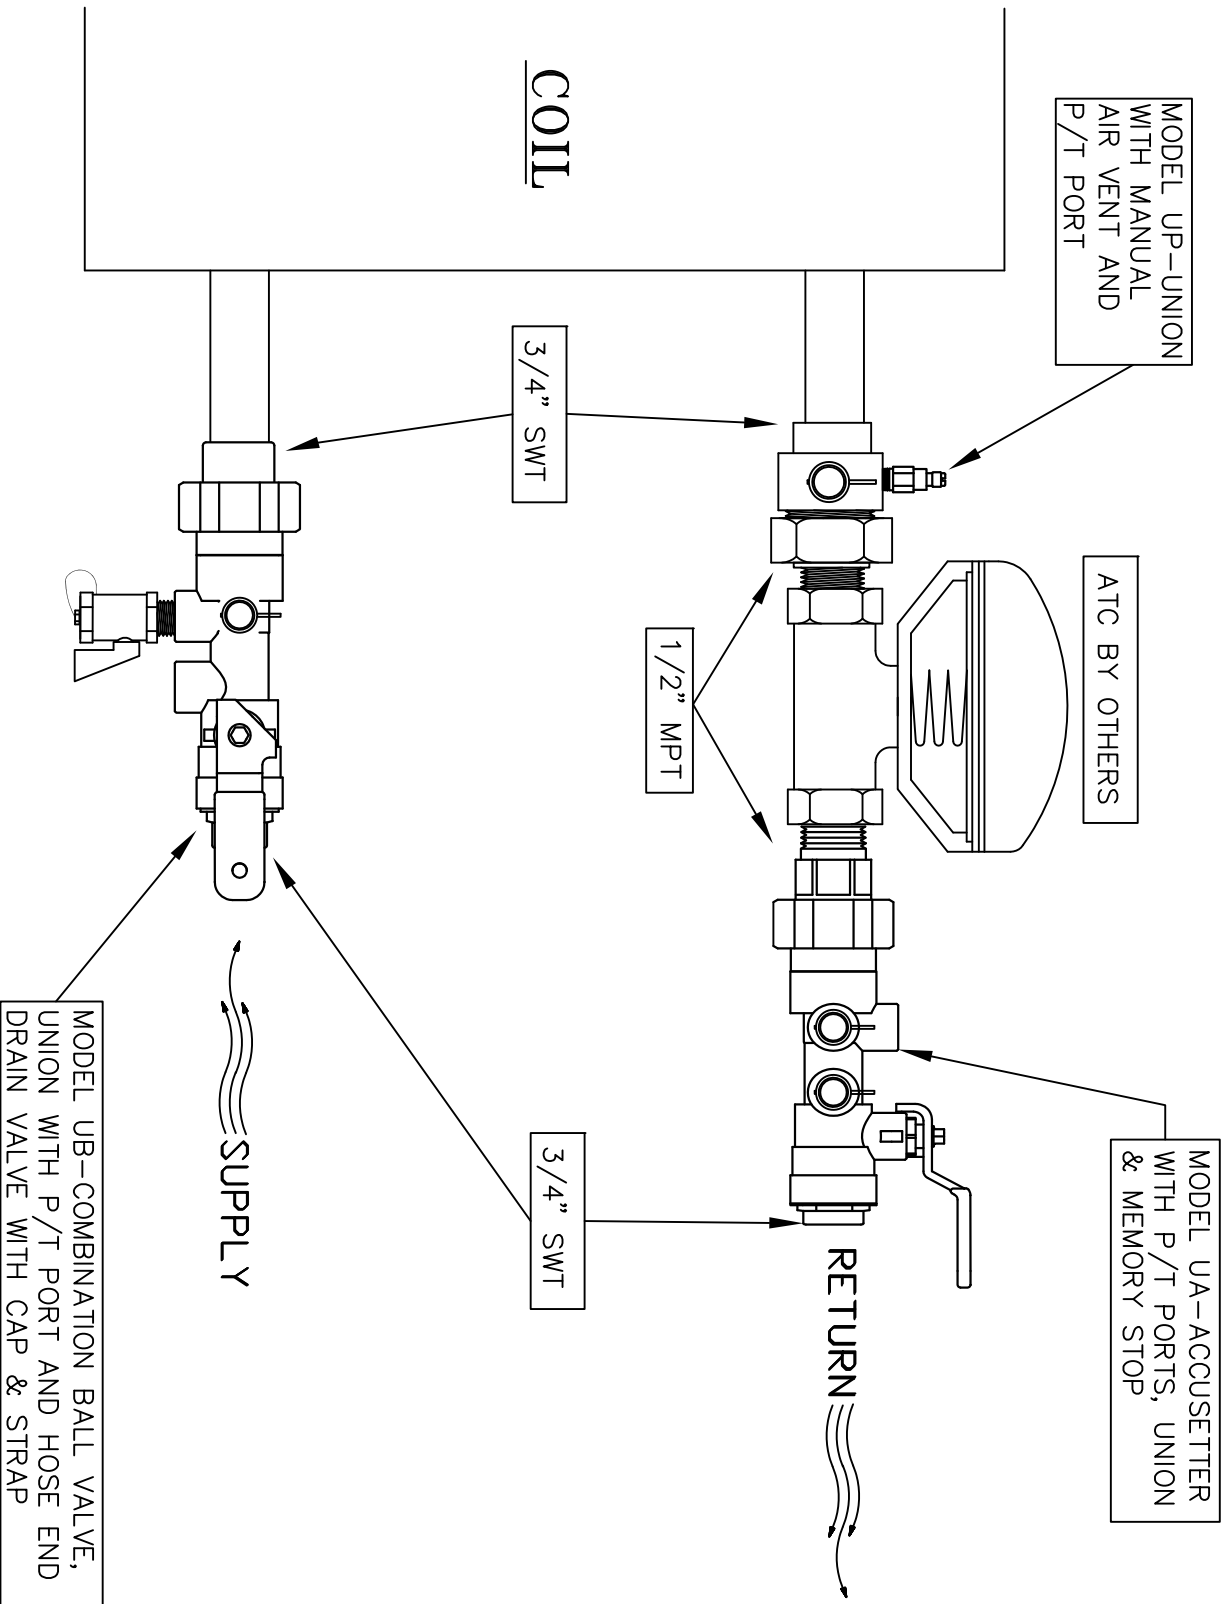

**MODEL 2M**

MODEL UP-UNION  
WITH MANUAL  
AIR VENT AND  
P/T PORT

ATC BY OTHERS

MODEL UA-ACCUSETTER  
WITH P/T PORTS, UNION  
& MEMORY STOP

**COIL**

3/4" SWT

1/2" MPT

3/4" SWT

**RETURN**

**SUPPLY**

MODEL UB-COMBINATION BALL VALVE,  
UNION WITH P/T PORT AND HOSE END  
DRAIN VALVE WITH CAP & STRAP