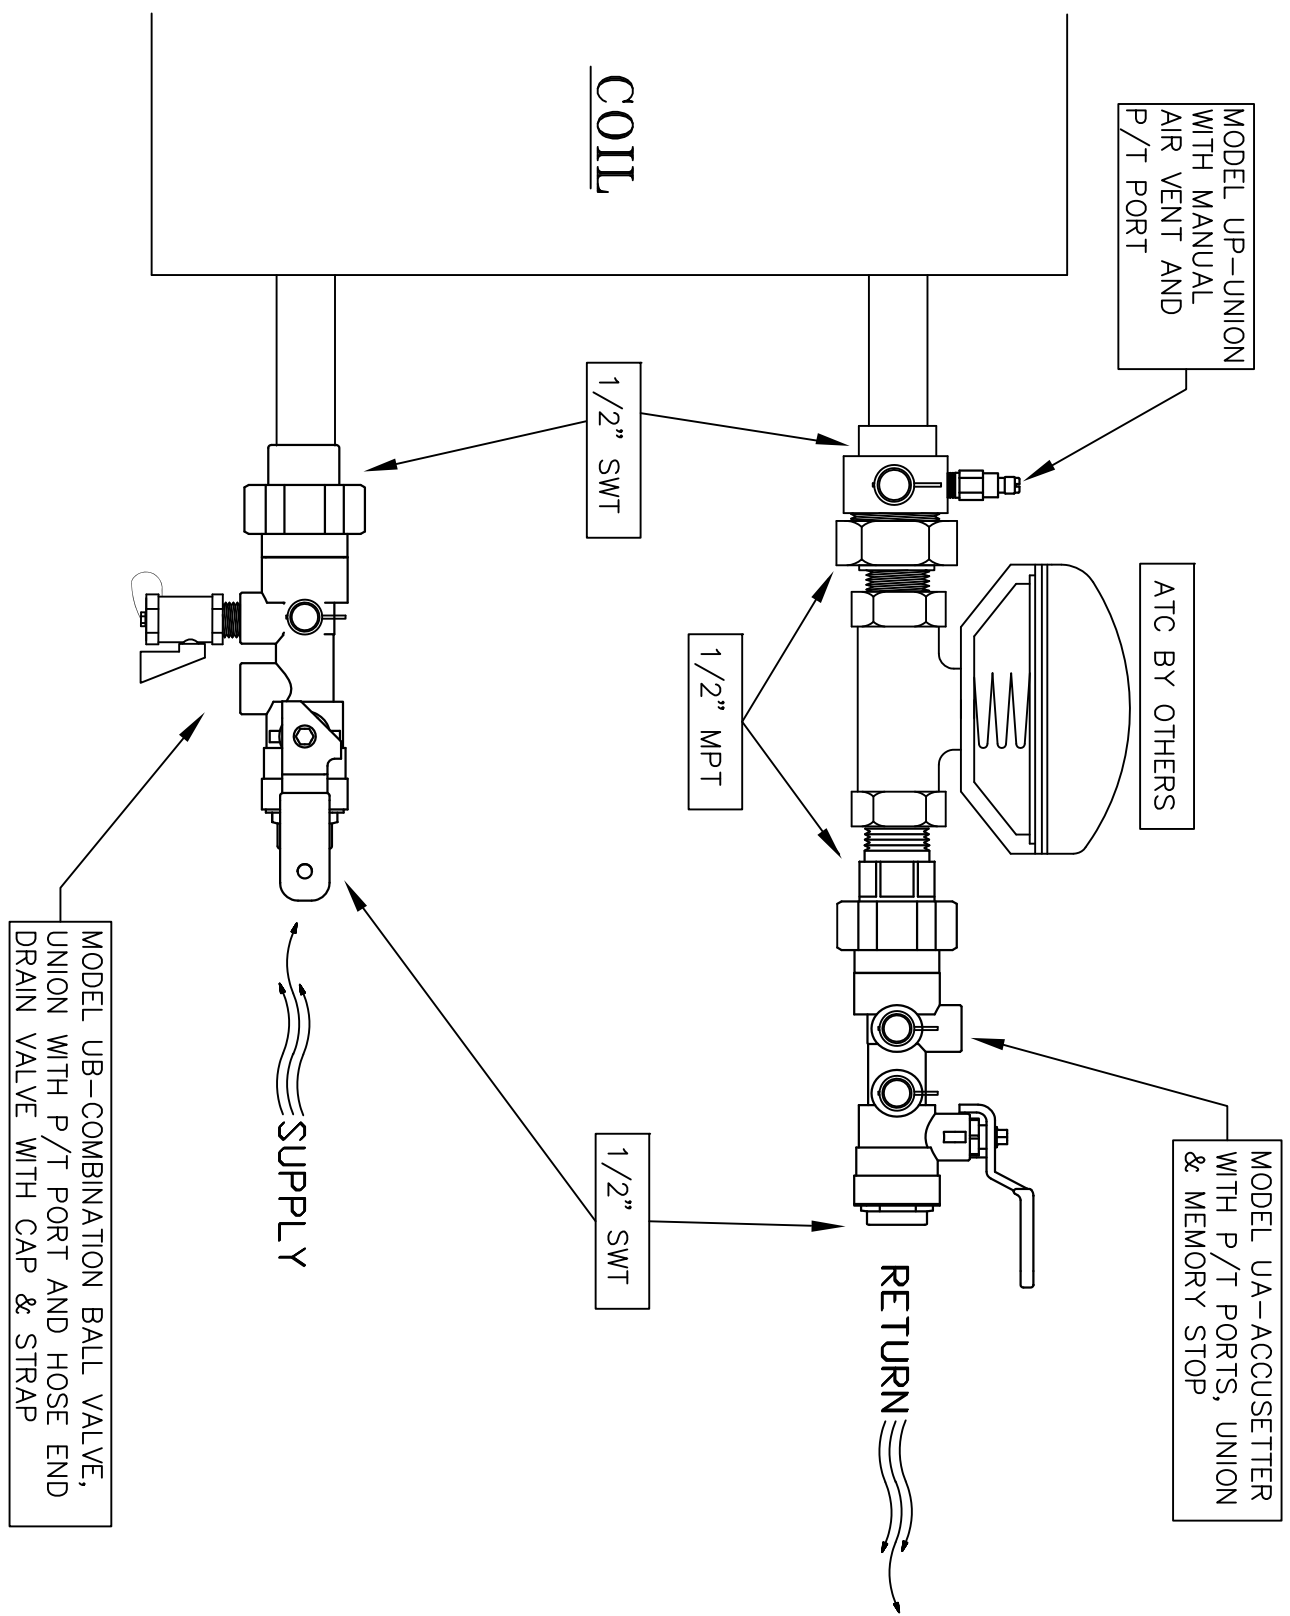

**MODEL 1M**

MODEL UP-UNION  
WITH MANUAL  
AIR VENT AND  
P/T PORT

ATC BY OTHERS

1/2" MPT

1/2" SWT

1/2" SWT

MODEL UA-ACCUSERTER  
WITH P/T PORTS,  
UNION  
& MEMORY STOP

MODEL UB-COMBINATION BALL VALVE,  
UNION WITH P/T PORT AND HOSE END  
DRAIN VALVE WITH CAP & STRAP

SUPPLY

COIL

RETURN