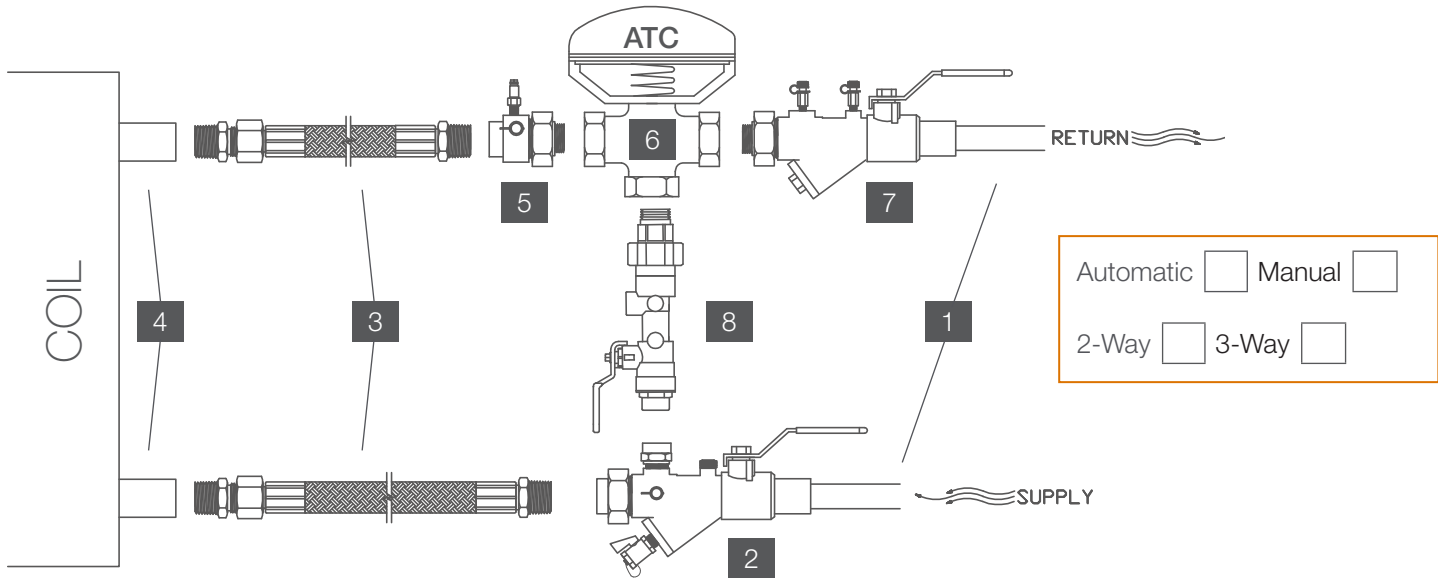

Automatic and Manual Packages Ordering Guide

Example: (1) 1/2" SWT (2) 1/2" YC, P/T, HN (3) N/A (4) 1/2" SWT (5) 1/2" UP, AV, P/T (6) 1/2" FPT (7) 1/2" AC Automatic (8) 1/2" UA

1 Runout Pipe Connection/Size
 FPT MPT SWT ProPress
 1/2" 3/4" 1" 1-1/4" 1-1/2" 2"

2 Supply Valve _____
Strainer _____
 1/2" 3/4" 1" 1-1/4" 1-1/2" 2"
 P/T Port Drain Extensions
 Other (specify) _____

3 Stainless Steel Hoses
 12" 18" 24"
 36" N/A

4 Coil Connection/Size
 FPT MPT SWT ProPress
 1/2" 3/4" 1" 1-1/4" 1-1/2" 2"

5 Union
 1/2" 3/4" 1" 1-1/4" 1-1/2" 2"
 P/T Port Air Vent Extensions By Others
 Other (specify) _____

6 Control Valve Connection/Size
 FPT MPT SWT By Others
 1/2" 3/4" 1" 1-1/4" 1-1/2" 2"
 Other (specify) _____